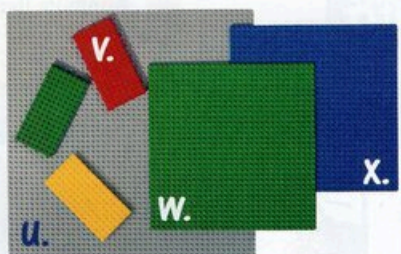

U. #628 X-Large Gray Baseplate
15" x 15" $9.99

V. #629 3 Building Plates
2-1/2" x 5" $4.99

LIMITED QUANTITIES! ORDER NOW!

W. #626 Large Green Baseplate
10" x 10" $4.99

X. #627 Large Blue Baseplate
10" x 10" $4.99